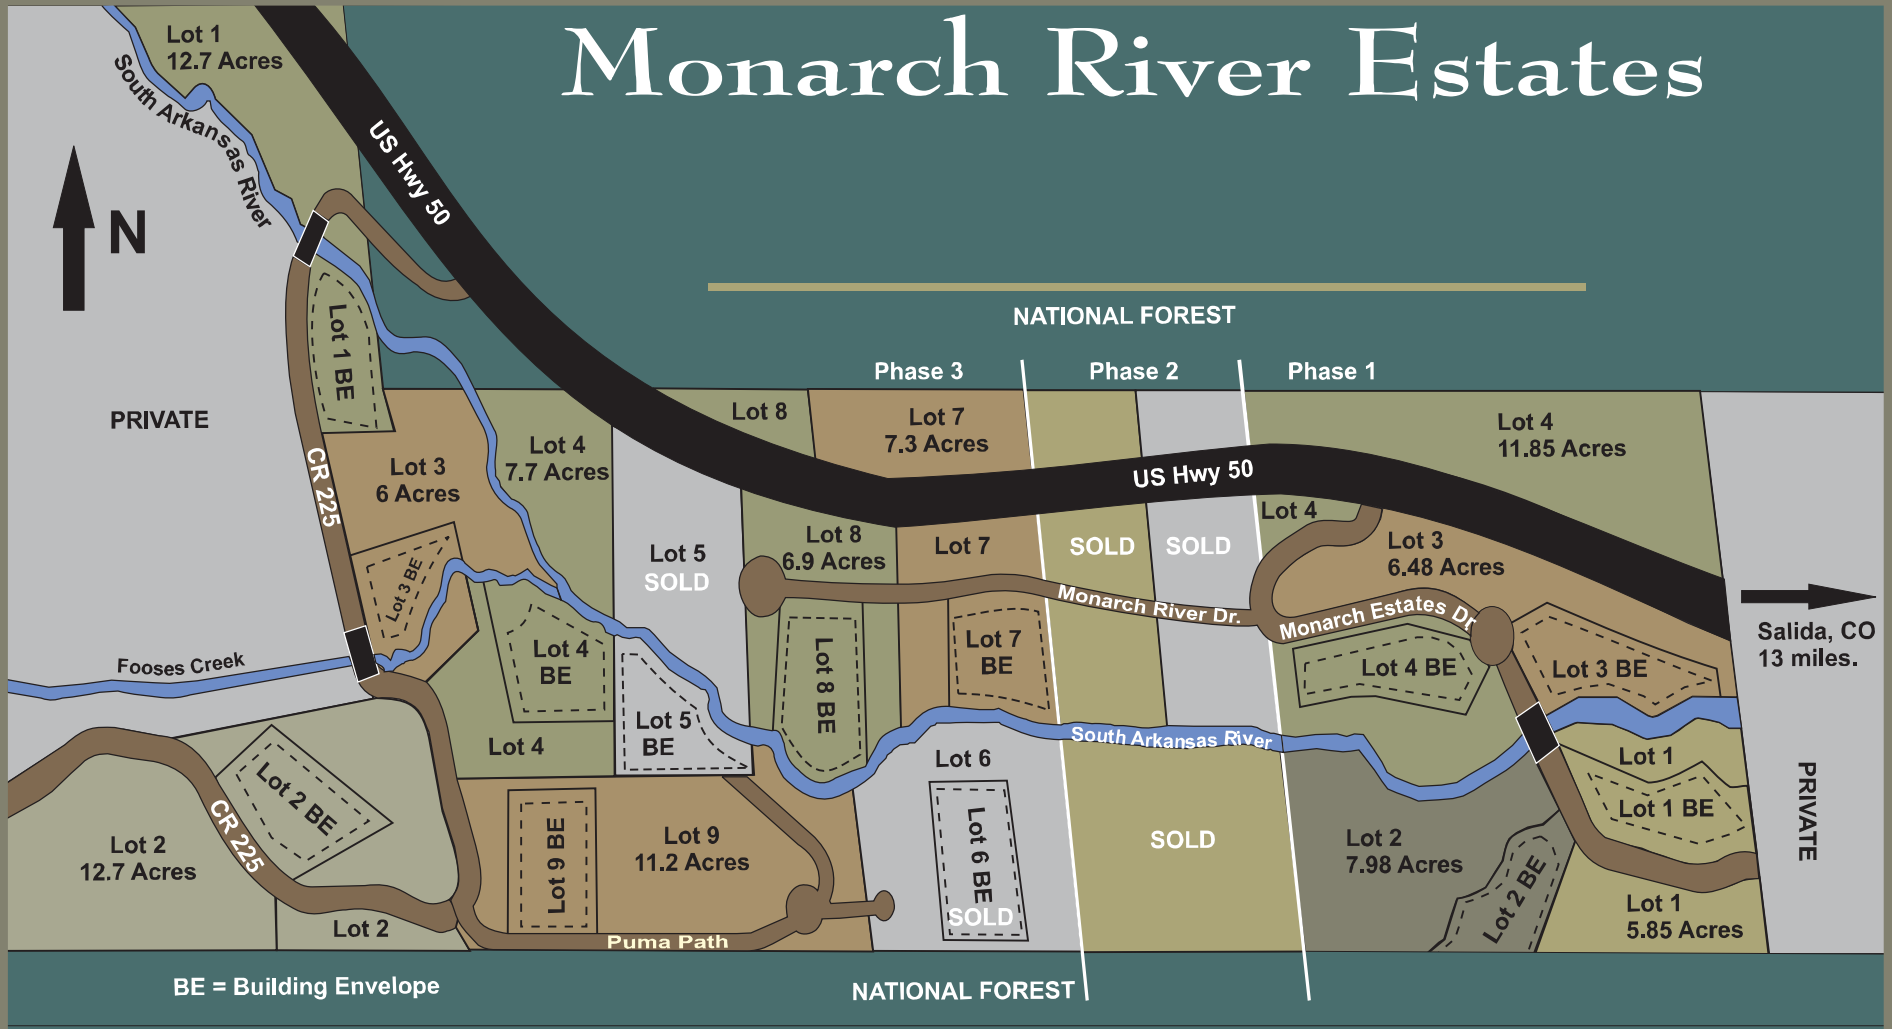

# Monarch River Estates

BE = Building Envelope

NATIONAL FOREST

Salida, CO  
13 miles.